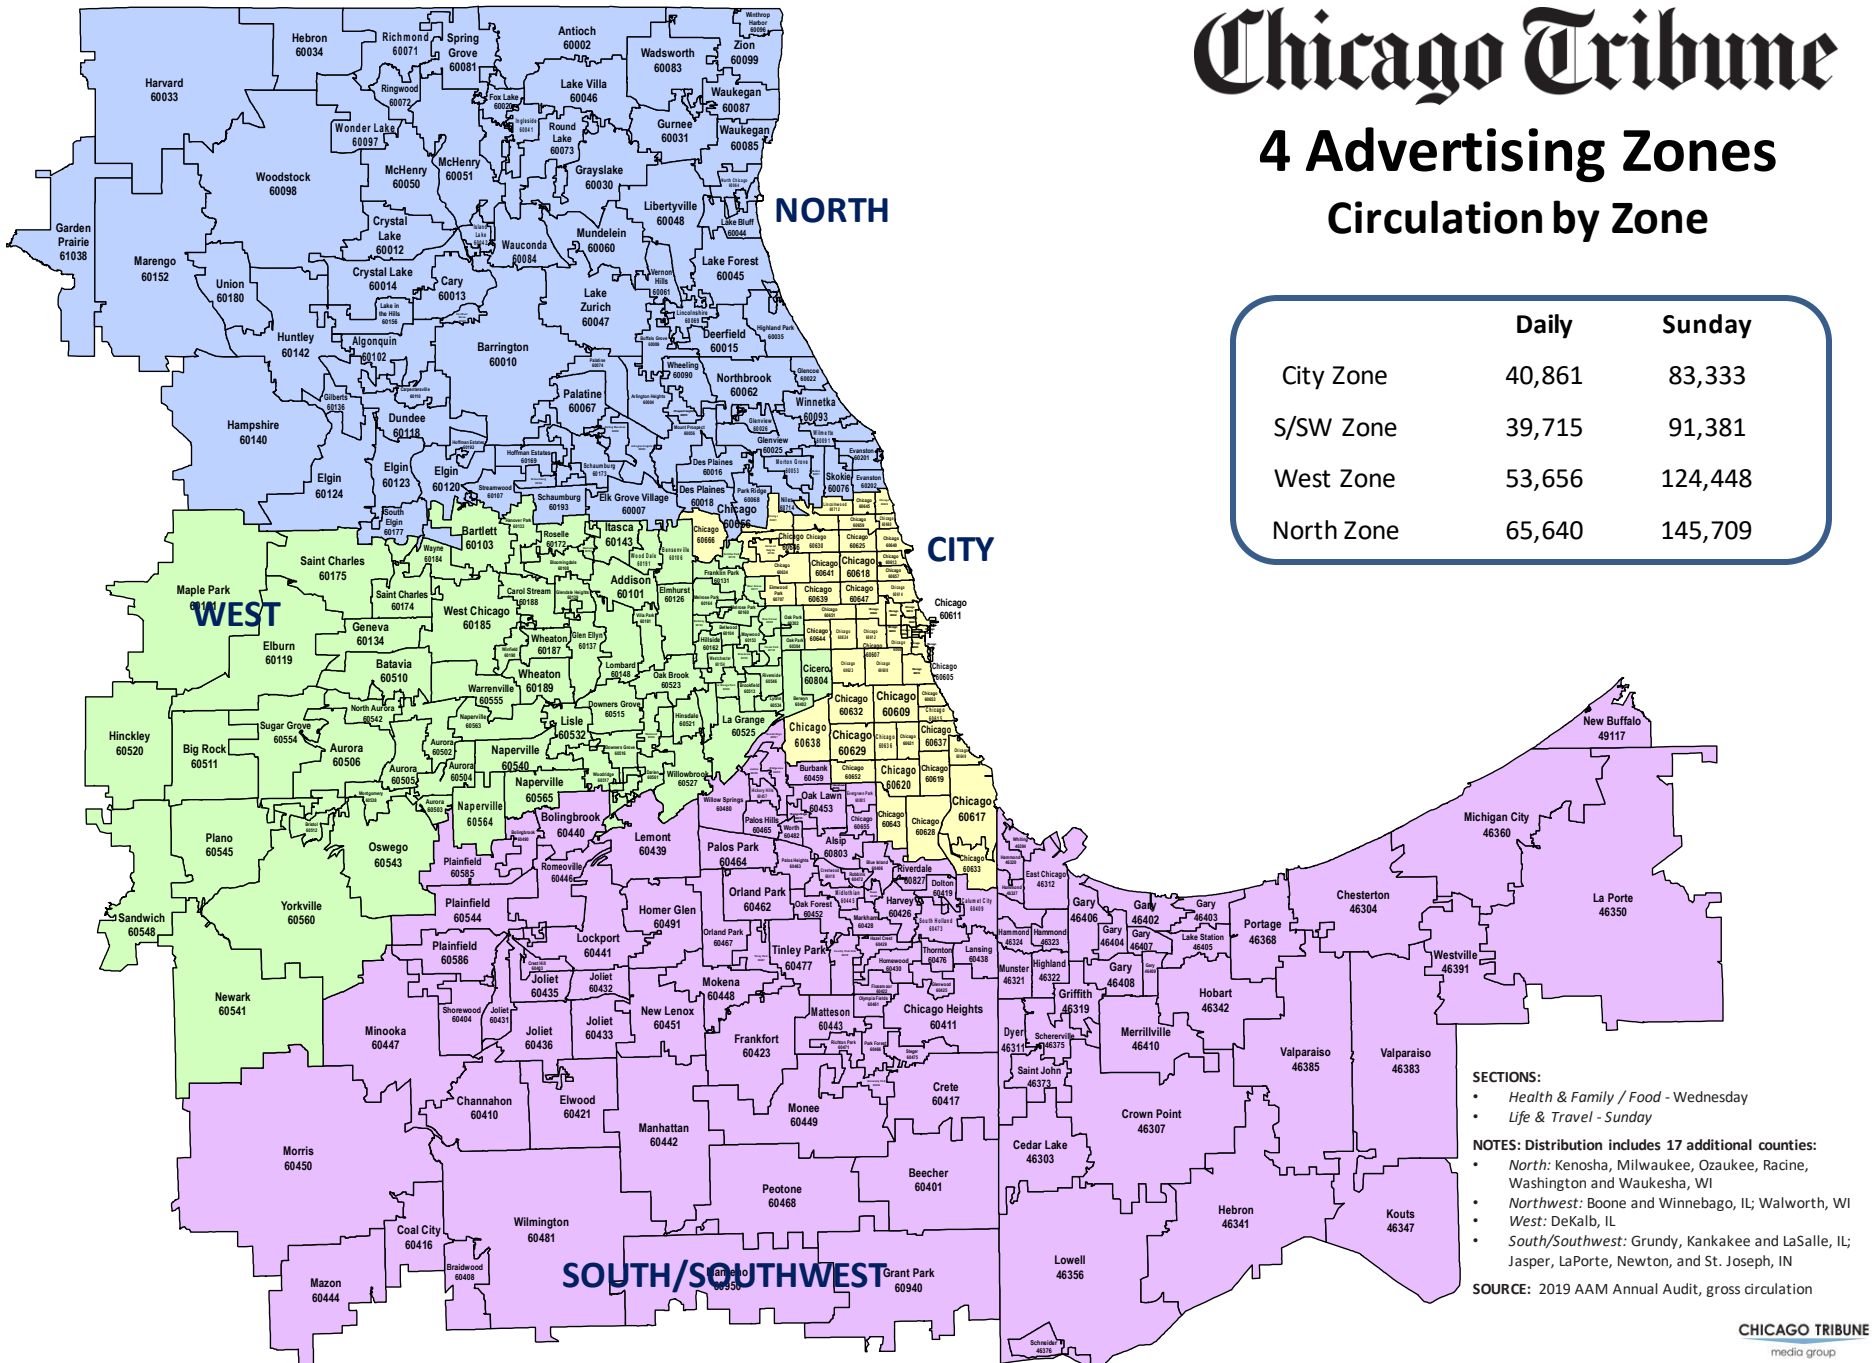

Chicago Tribune

4 Advertising Zones Circulation by Zone

	Daily	Sunday
City Zone	40,861	83,333
S/SW Zone	39,715	91,381
West Zone	53,656	124,448
North Zone	65,640	145,709

SECTIONS:

- Health & Family / Food - Wednesday
- Life & Travel - Sunday

NOTES: Distribution includes 17 additional counties:

- North: Kenosha, Milwaukee, Ozaukee, Racine, Washington and Waukesha, WI
- West: DeKalb, IL
- South/Southwest: Grundy, Kankakee and LaSalle, IL; Jasper, LaPorte, Newton, and St. Joseph, IN